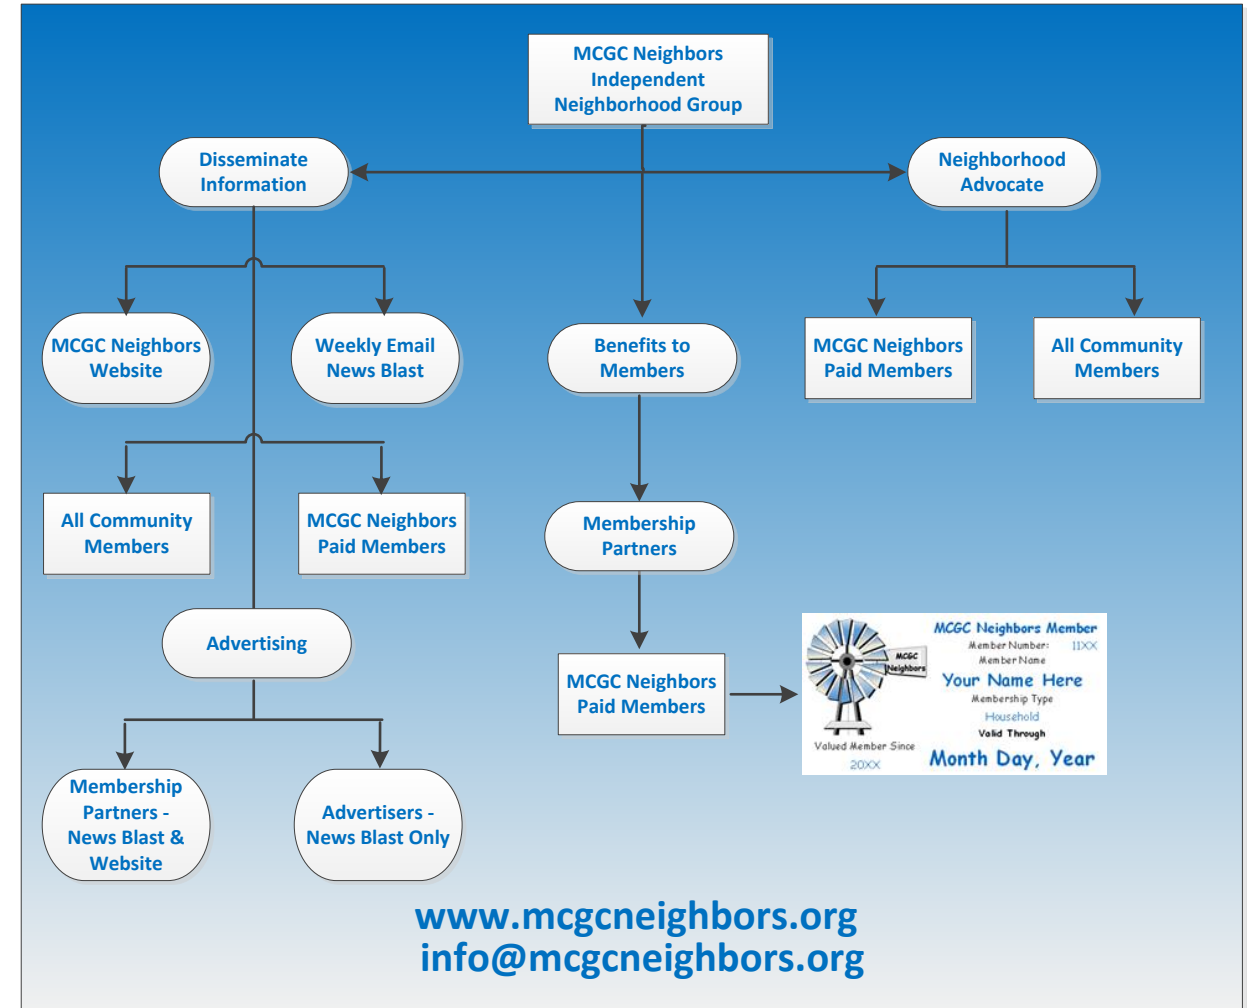

MURPHY CREEK MASTER HOA / MURPHY CREEK METRO DISTRICT 3
 SUMMIT MANAGEMENT & CONSULTING
 MCGC NEIGHBORS
 WHAT'S THE DIFFERENCE?

PREPARED BY: MCGC NEIGHBORS

NOTE: The above are NOT all inclusive

Legend

- Red – Murphy Creek Master HOA
- Green – Summit Management & Consulting
- Brick - Murphy Creek Metro District 3
- Blue – MCGC Neighbors

NOTE: The above are NOT all inclusive