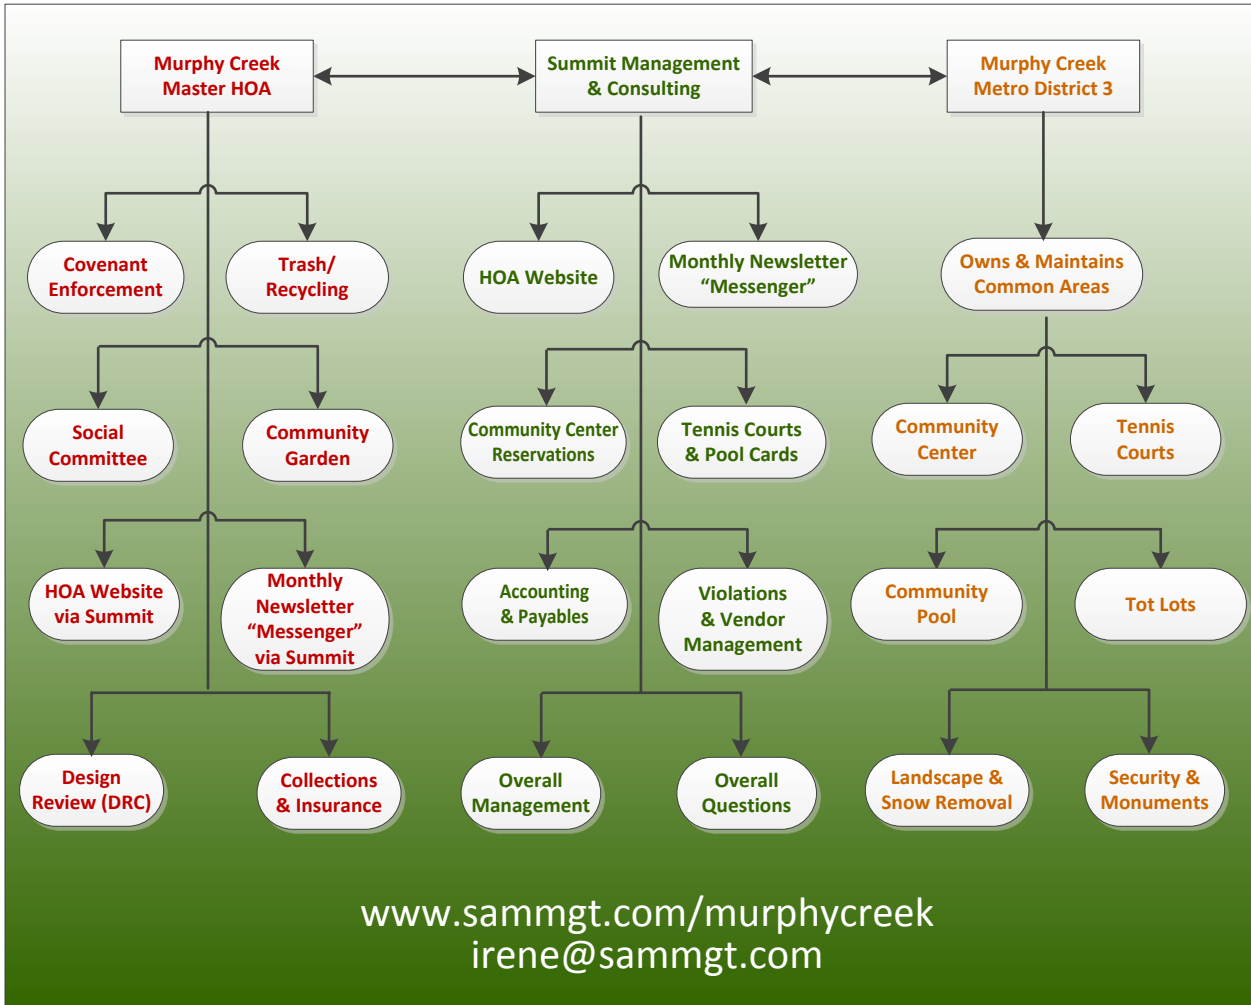

MURPHY CREEK MASTER HOA / MURPHY CREEK METRO DISTRICT 3
 SUMMIT MANAGEMENT & CONSULTING
 MCGC NEIGHBORS
 WHAT'S THE DIFFERENCE?

PREPARED BY: MCGC NEIGHBORS

NOTE: The above are NOT all inclusive

Legend

- Red – Murphy Creek Master HOA
- Green – Summit Management & Consulting
- Brick - Murphy Creek Metro District 3
- Blue – MCGC Neighbors

NOTE: The above are NOT all inclusive